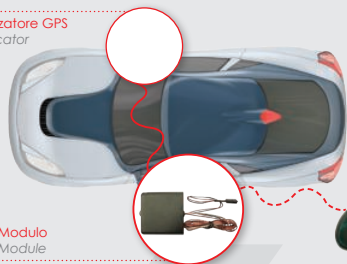

ALLARMI WIRELESS serie LA25x

Allarme wireless che si inserisce/disinserisce automaticamente tramite il transponder attivo. La tecnologia senza fili permette di far dialogare tra loro le parti del sistema senza alcun collegamento pertanto l'installazione risulta molto semplice e poco invasiva.

WIRELESS ALARMS LA25x serie

The wireless alarm is activated and deactivated by the active transponder. This product is quick to fit as it does not require any transit of the cables between the components. This means easy and fast installation.

Modelli disponibili

Available partnumbers

- LA250-Non autoalimentato
  No battery backup
- LA251-Autoalimentato
  Battery backup

Caratteristiche

Features

- Protezione abitacolo tramite sensore ultrasuoni
  Cabin compartment protection through ultrasonic sensors
- Protezione anti-avviamento
  Protection against vehicle starting
- Protezione cofano
  Bonnet protection
- Protezione in caso di furto o perdita delle chiavi originali
  Protection in case original keys are stolen or missing
- Attivazione/disattivazione automatica tramite rilevamento transponder
  Automatic arming/disarming by transponder

LA180

Localizzatore GPS
GPS locator

Modulo
Module

COMUNICAZIONE WIRELESS
WIRELESS COMMUNICATION

TRA100-RF
Transponder
Transponder